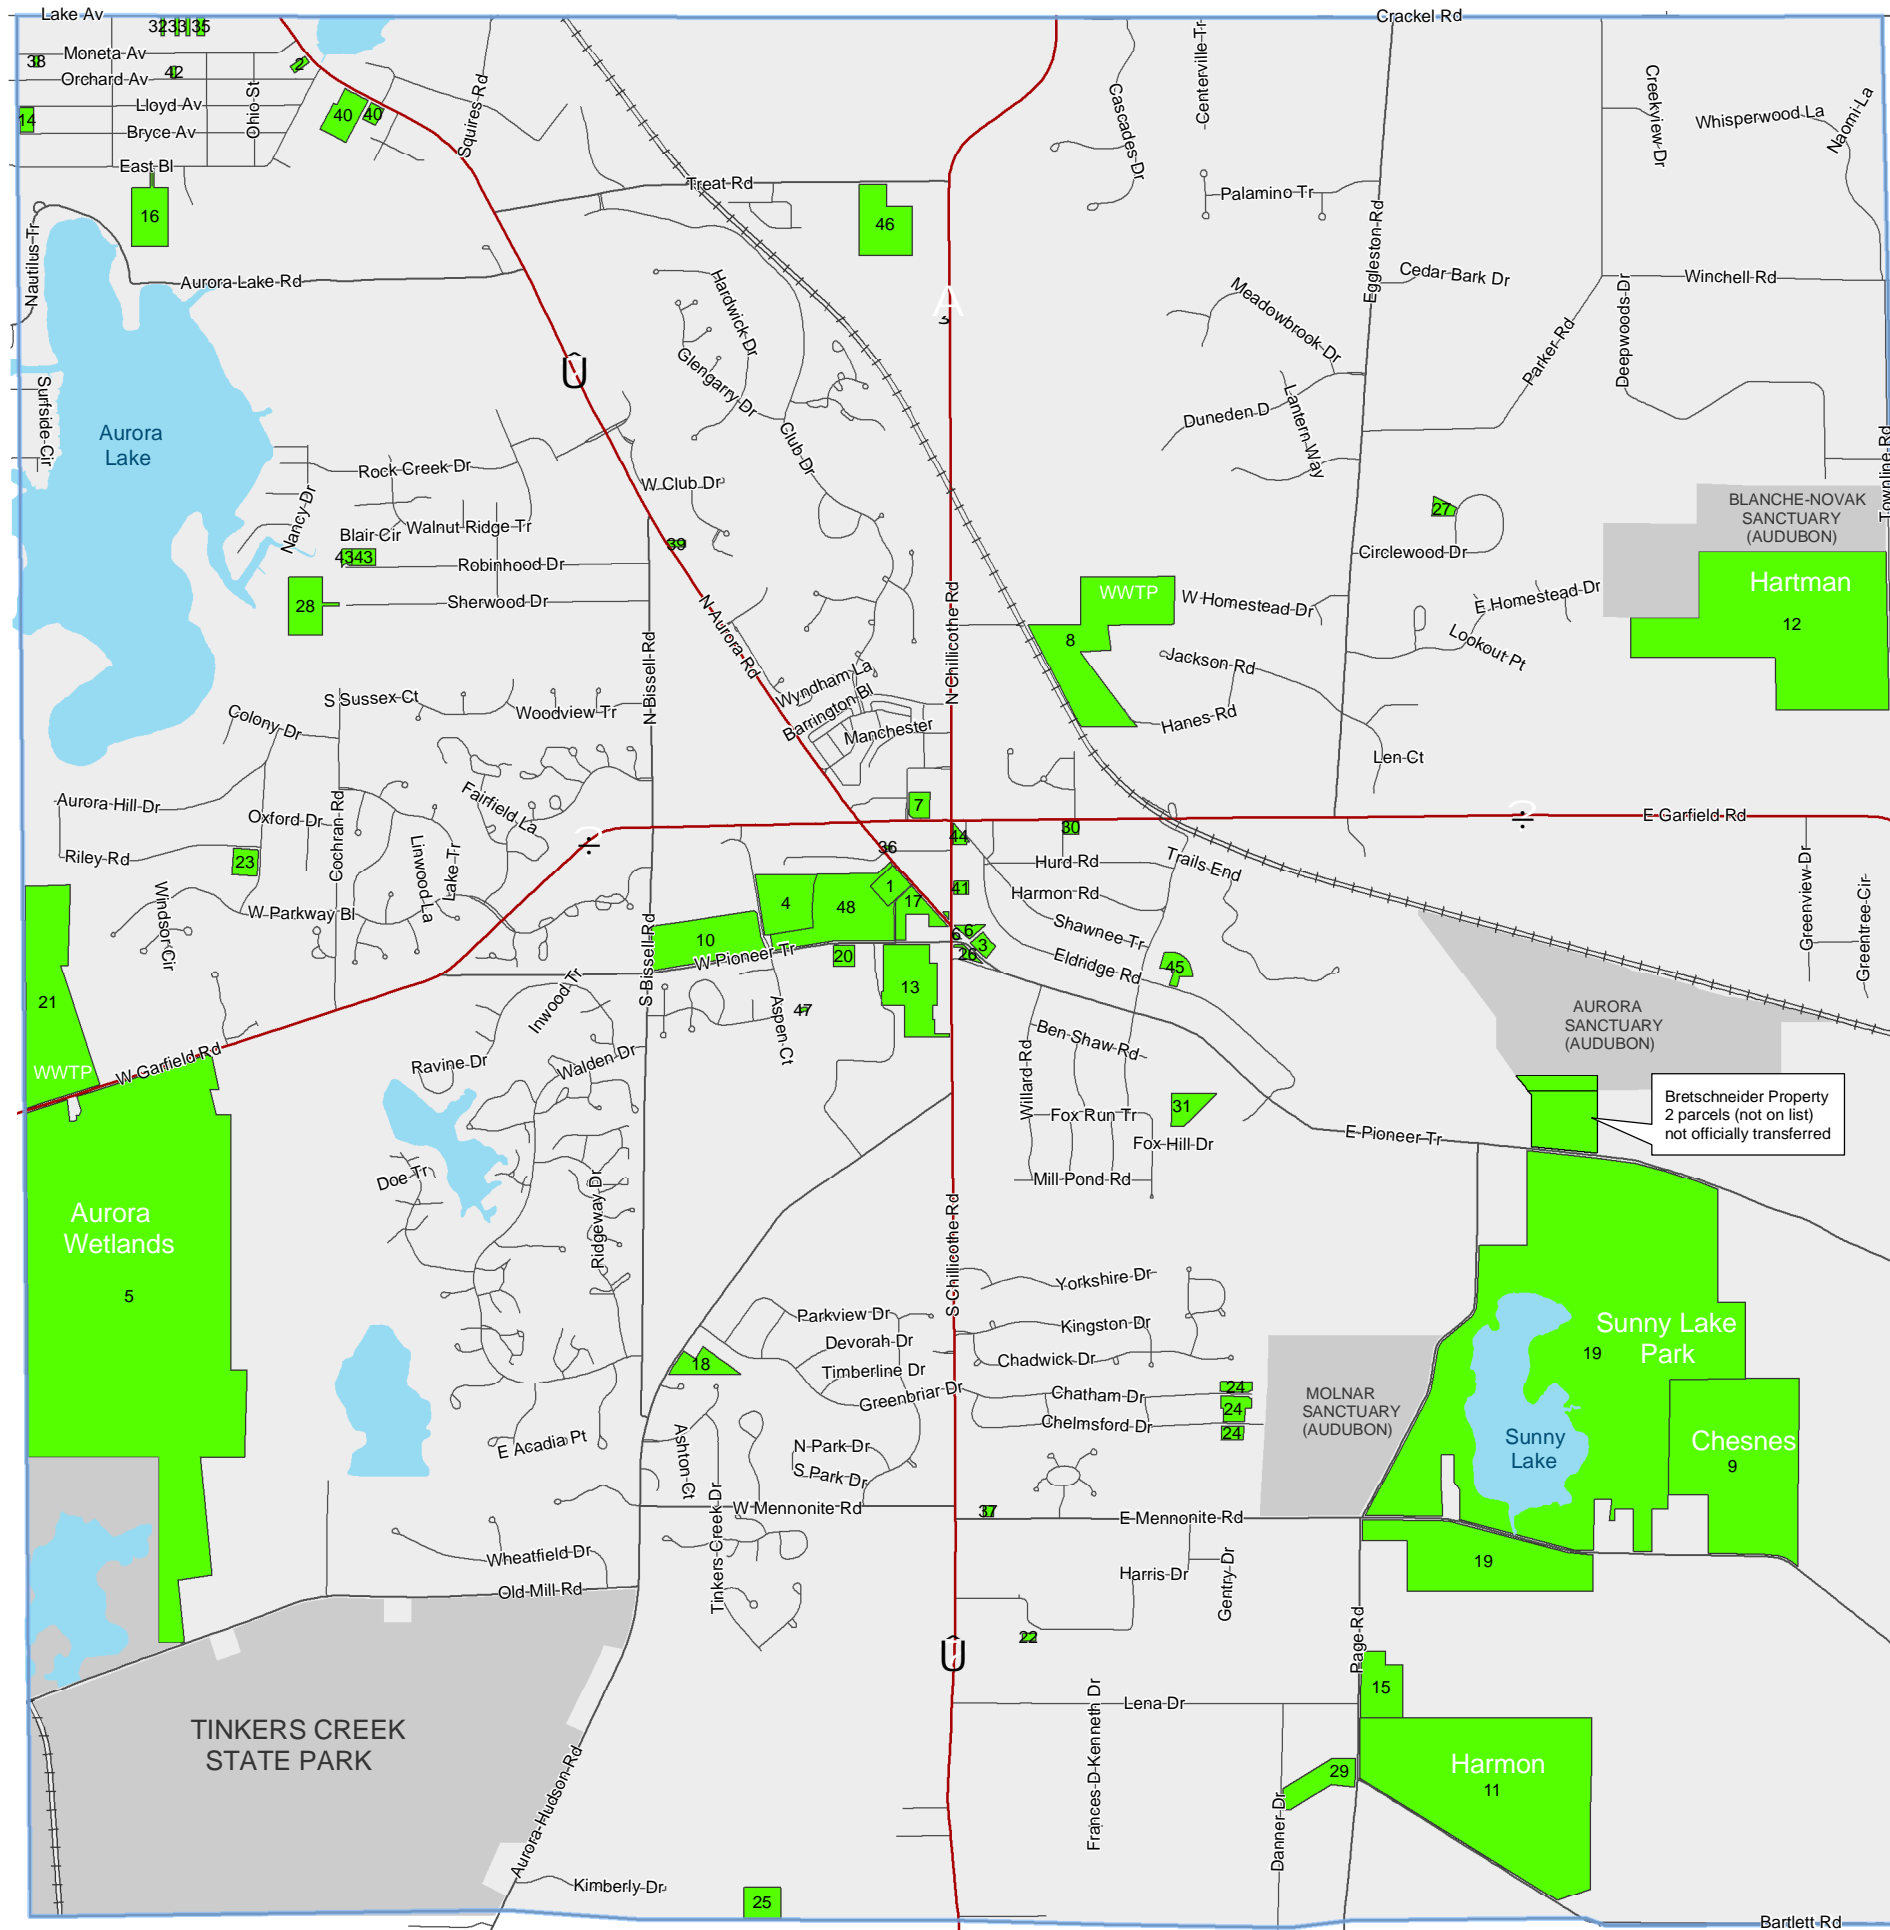

AURORA

City-owned Properties (in green)

ID	Property Name	Street Address	Acreage
1	AURORA CEMETERY	S AURORA RD	4.1
2	AURORA FIRE STATION	1049 AURORA RD	0.6
3	AURORA LIBRARY	115 E PIONEER TRL	1.4
4	AURORA SERVICE DEPT	158 W PIONEER TRL	13.5
5	AURORA WETLANDS	1049 W GARFIELD RD	250.0
6	BICENTENNIAL PARK	15 E PIONEER TRAIL	1.9
7	BREEZY POINT PARK	40 W GARFIELD RD	2.4
8	CENTRAL WWTP	264 N CHILLICOTHE RD	42.6
9	CHESNES	1039 E MENNONITE RD	94.5
10	COMMUNITY CENTER PROPERTY	W PIONEER TRL & BISSELL RD	22.0
11	HARMON FARM	619 BARTLETT RD	143.0
12	HAROLD HARTMAN FARM	325 TOWLINE RD	125.8
13	KIWANIS-MOORE PARK	35 W PIONEER TRL	29.6
14	LIZ STRAHAN PARK	975 CALIFORNIA ST	1.5
15	MARGARET HARMON FARM	1157 PAGE ROAD	15.0
16	PICNIC LAKE PARK	1081 EAST BLVD	10.0
17	POLICE STATION/CITY HALL	S AURORA RD	5.7
18	SHELDON PARK	327 GREENBRIAR DR	5.5
19	SUNNY LAKE PARK	885 E MENNONITE RD	463.0
20	WALKER BUILDING	129 W PIONEER TRL	2.0
21	WESTERLY WWTP	1230 W GARFIELD RD	47.9
22		AURORA INDUSTRIAL PARK DR	0.4
23		CAMBRIDGE DR	3.0
24		412 CHATHAM DR	1.1
25		CHILLICOTHE RD	5.0
26		CHILLICOTHE RD	0.9
27		CIRCLEWOOD DR	1.2
28		COCHRAN RD	8.6
29		DANNER DR	8.3
30		E GARFIELD RD	0.8
31		FOX RUN TRL	4.1
32		LAKE AVE	0.3
33		LAKE AVE	0.3
34		LAKE AVE	0.3
35		LAKE AVE	0.5
36		MAPLE LN	0.1
37		MENNONITE RD	0.5
38		MONETA AVE	0.3
39		N AURORA RD	0.5
40		N AURORA RD	6.8
41		N CHILLICOTHE RD	0.8
42		ORCHARD AVE	0.1
43		ROBINHOOD DR	2.5
44		S CHILLICOTHE RD	0.9
45		SHAWNEE TRL	0.5
46		TREAT RD	14.1
47		W PIONEER TRL	0.1
48		W PIONEER TRL	26.1