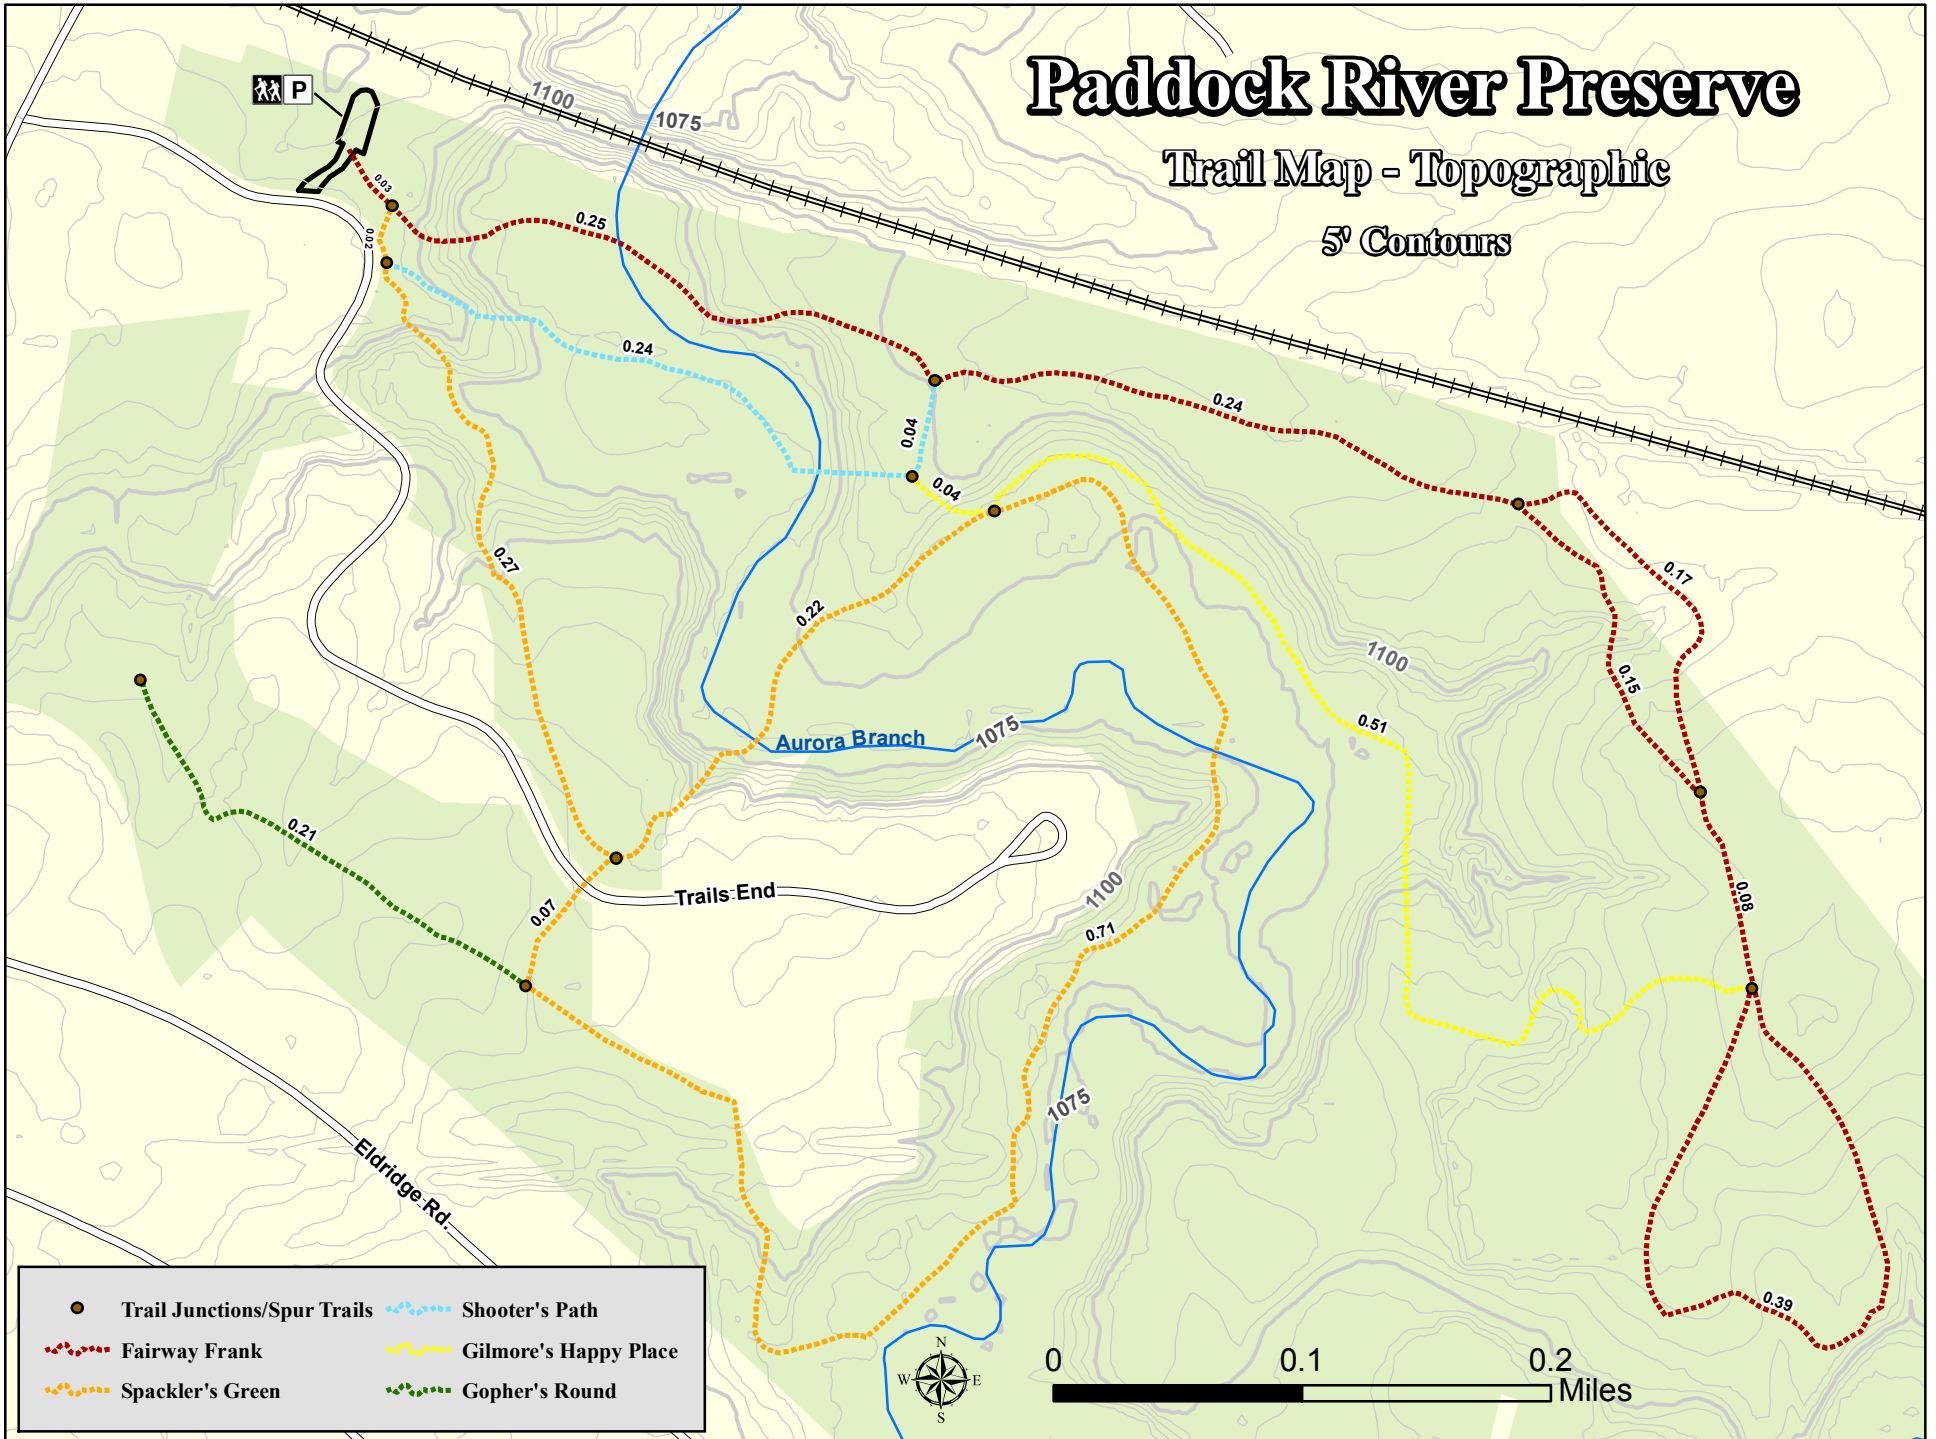

Paddock River Preserve

Trail Map - Topographic

5' Contours

| | |
|-------------------------------|-------------------------|
| ● Trail Junctions/Spur Trails | ● Shooter's Path |
| ● Fairway Frank | ● Gilmore's Happy Place |
| ● Spackler's Green | ● Gopher's Round |